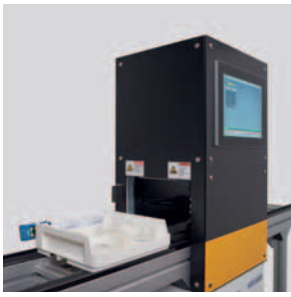

# ART-Glue-Detector

---

DETECTION OF GLUE RESIDUE AFTER DEBLOCKING

Analyze two lenses and two block pieces at once.

## ART-GLUE-DETECTOR

The ART-Glue-Detector, is an optional peripheral machine to detect any glue residue after deblocking, ensuring best lens quality.